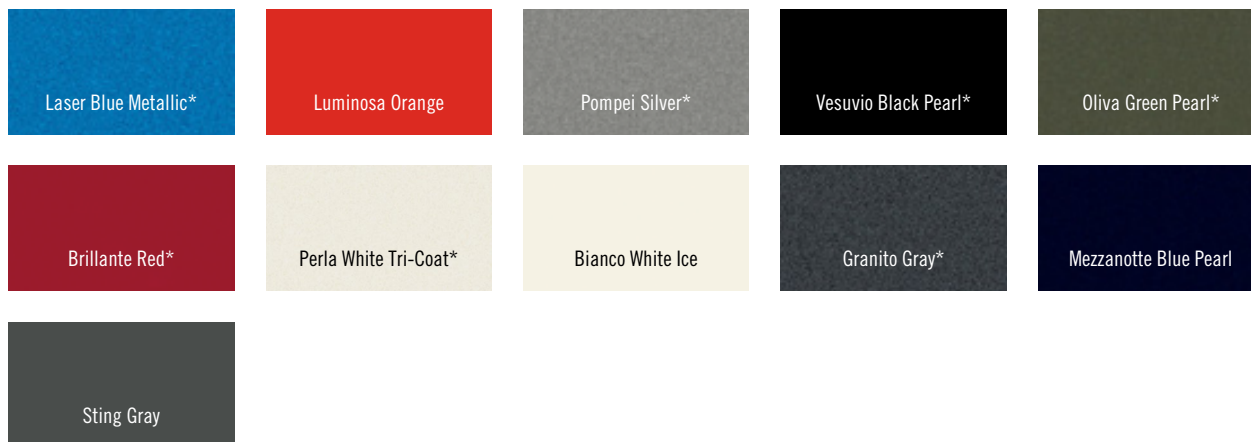

EXTERIOR PAINT COLORS

*Colors available on Abarth models.