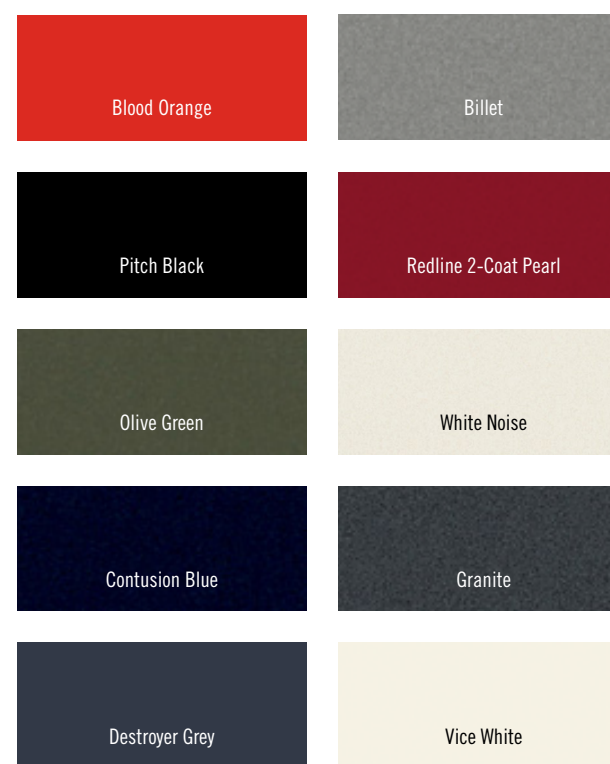

EXTERIOR PAINT COLORS