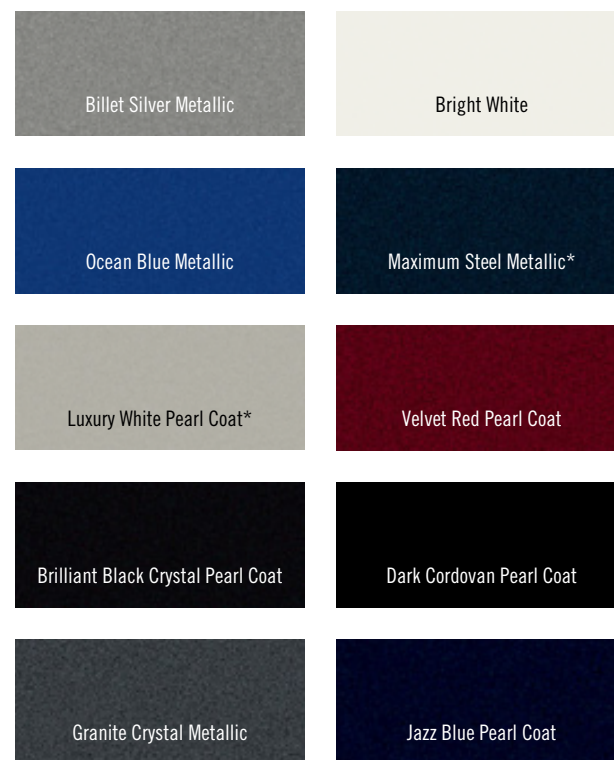

EXTERIOR PAINT COLORS

*Limited availability.

STANDARD FEATURES AND OPTIONS	Pacifica L	Pacifica LX	Pacifica Touring (Fleet only)	Pacifica Touring Plus	Pacifica Touring-L	Pacifica Touring-L Plus	Pacifica Limited
CPOS	2DF	2DE	2DK	2DW	2DL	2DJ	2DP
ENGINES/TRANSMISSIONS							
3.6L Pentastar® V6 Variable Valve Timing with 9-speed Automatic	27F						
3.6L Pentastar V6 Variable Valve Timing with Stop/Start and 9-speed Automatic		27E	27K	27W	27L	27J	27P
MECHANICAL FEATURES							
Alternators — 160-amp (BAB)	•						
— 180-amp (BAD)		•	•	•	•		•
— 220-amp (included with Uconnect® Theater Package with Streaming and Trailer Tow Group) (BAJ)				P	P	•	P
Batteries — 650-amp (packaged with Stop/Start configuration) (BCZ)		•	•	•	•	•	•
— Auxiliary battery (packaged with Stop/Start configuration) (BC1)		•	•	•	•	•	•
— 730-amp, maintenance-free (BCN)	•	•	•	•	•	•	•
Brakes — Four-wheel antilock with discs (BRG)	•	•	•	•	•	•	•
Defroster — Rear (GFA)	•	•	•	•	•	•	•
Engine Block Heater (NHK)	0	0	0	0	0	0	0
Fuel Tank — 19-gallon (NF1)	•	•	•	•	•	•	•
Suspensions — Normal-duty (SDA)	•						
— Touring-tuned (SDC)		•	•	•	•	•	•
Tip Start — Quiet start, prevents double starts (XBN)	•	•	•	•	•	•	•
EXTERIOR FEATURES							
Door Handles — Black (MNA)	•						
— Body-color (packaged with S Appearance Package) (MNK)		•	•	P	P	P	P
— Bright (not available with S Appearance Package) (MNC)				•	•	•	•
Doors — Power sliding (JRK)		F	•	•	•	•	•
— Hands-Free Sliding Doors and Liftgate ⁽²⁹⁾ (AAC)						0	•
Fog Lamps — LED fog lamps (LNV)							•
— Premium (LNN)				•	•	•	
Glass — Sunscreen (GAE)	•	•	•	•	•	•	•
Grille — Black (MFS)	•	•	•				
— Black upper grille (MHK)				•	•	•	•
Headlamps — Auto High-Beam Headlamp Control (included with Advanced SafetyTec™ Group) (LMS)				P	P	P	P