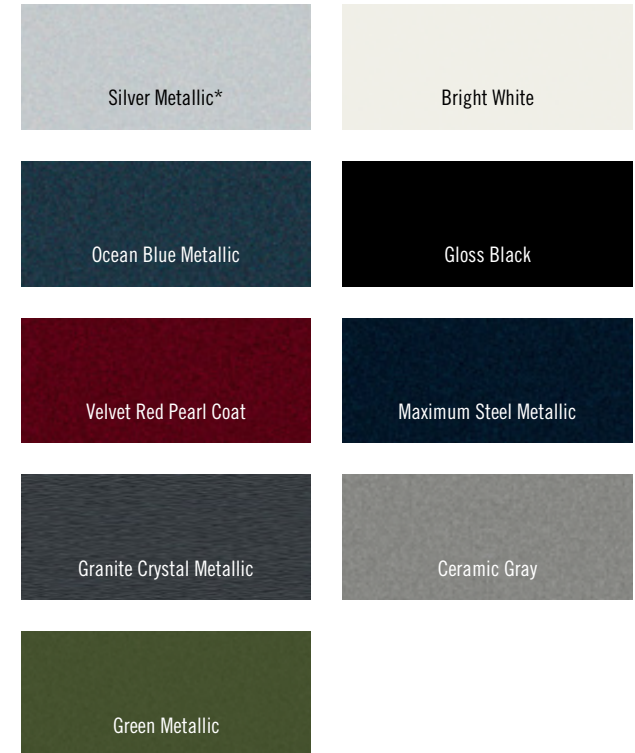

EXTERIOR PAINT COLORS

*Late availability.

STANDARD FEATURES AND OPTIONS	300 Touring	300 Touring L	300S	300 Limited	300C
CPOS	2DE	2DF	2DG	2DT	2DR
ENGINES/TRANSMISSIONS					
3.6L Pentastar® V6 (ERB) Variable Valve Timing with 8-speed Automatic transmission (DFT)	22E (RWD/AWD)	22F (RWD/AWD)	22G (RWD/AWD)	22T (RWD/AWD)	
5.7L HEMI® V8 (EZH) Variable Valve Timing with Multi-Displacement System Fuel Saver Technology and interactive Deceleration Fuel Shut-Off with 8-speed Automatic transmission (DFK)			26G (RWD)		26R (RWD)
MECHANICAL FEATURES					
All-Wheel Drive with Front Axle Disconnect (includes 3.6L V6)	0	0	0	0	
Alternators — 160-amp (BAB)	•	•			
— 180-amp (BAD)			•	•	•
Battery — 730-amp, maintenance-free (BCN)	•	•	•	•	•
Brakes — Four-wheel disc antilock with vented front and solid rear discs (includes All-Speed Traction Control) (BR3)	•	•	•	•	
— Performance (packaged with 5.7L HEMI engine and all-wheel drive) (BR5)	P	P	P	P	•
Engine Block Heater (NHK)	0	0	0	0	0
Exhaust System — Dual with bright tips (NER)	•	•	•	•	•
— Dual with Titanium tips (packaged with 300S Alloy Edition) (NEK)			P		
Fuel Filler System — Capless, with remote fuel-door release (JKD)	•	•	•	•	•
Fuel Tank — 18.5-gallon (NLQ)	•	•	•	•	•
Remote Keyless Enter 'n Go™ — Proximity entry and push-button ignition system (GXD)	•	•	•	•	•
Speed Control (NHM)	•	•	•	•	•
— Adaptive Cruise Control with Stop ⁽¹²⁾ (included with SafetyTec™ Plus Group) (NH3)			P	P	P
Sport Mode — Selectable Sport-tuned transmission shift points (includes steering wheel-mounted shift controls; included with 5.7L HEMI V8 engine) (XG8)			•		•
Steering — Electric (SBL)	•	•	•	•	•
Suspension — Four-wheel independent all-wheel-drive suspension (SDA)	0	0	0	0	
— Four-wheel independent comfort (SDG)	0	0			
— Four-wheel independent performance (SDE)			•		
— Four-wheel independent touring (SDC)	•	•		•	•
— Four-wheel independent European (packaged with 3.6L V6) (SDF)			•		
— Four-wheel independent performance (packaged with 5.7L HEMI V8) (SDD)			•		
Tip Start System (XBN)	•	•	•	•	•
EXTERIOR FEATURES					
Badging — 300 — Chrome finish (MVG)	•	•		•	
— 300S — Black finish (MWX)			•		